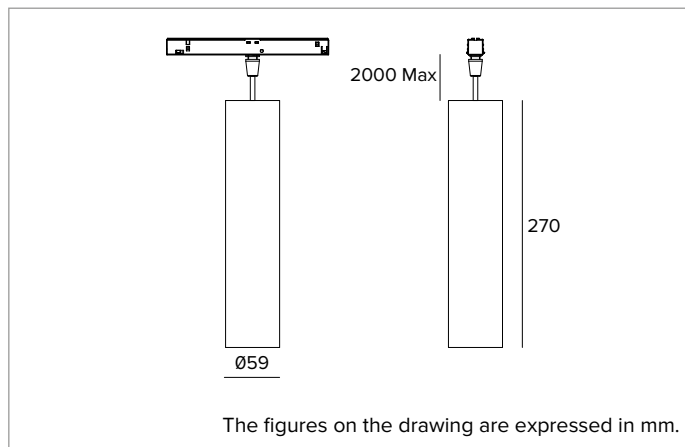

### Professional low voltage LED fixture for direct lighting

	3000K	H(m)	D(m)	Emax(lx)
	Ra90		35°	
Fixture Power	9W	1	0.63	2316
Source Flux	1182lm	2	1.26	579
Fixture Flux	865lm	3	1.89	257
Efficacy	96lm/W	4	2.51	145
TS1989	I <sub>max</sub> =1959cd/klm	I <sub>max</sub>	2316cd	5
			3.14	93